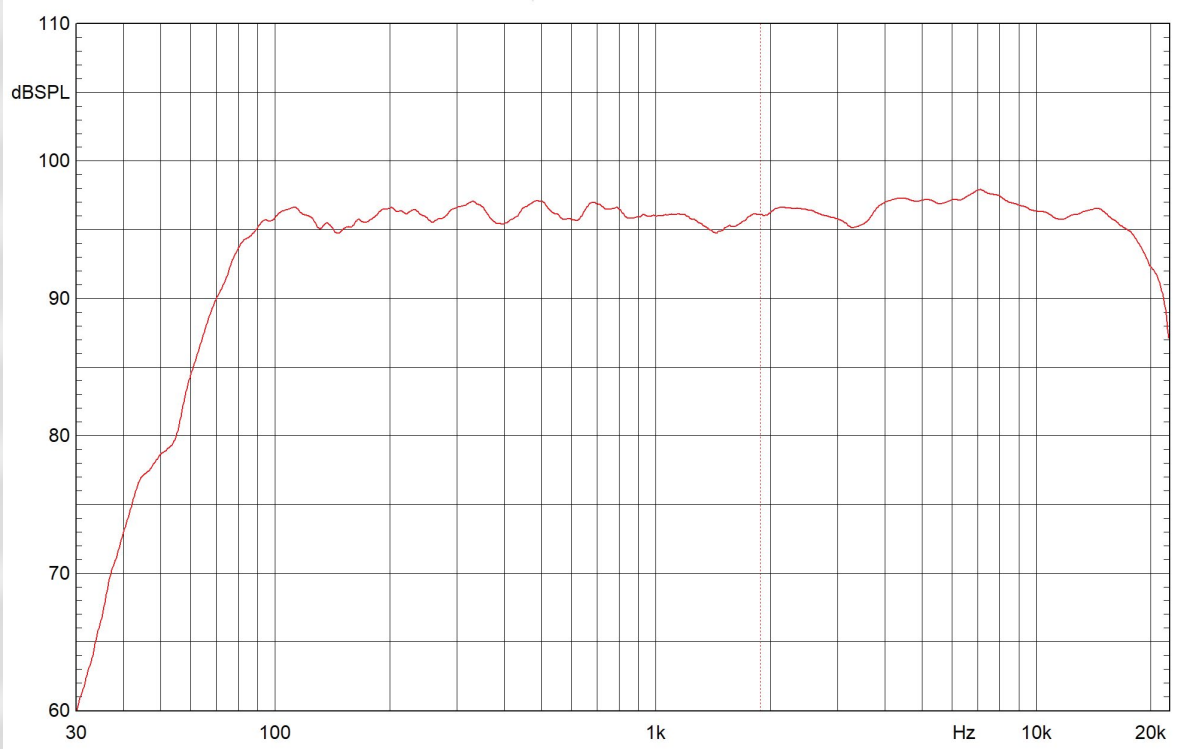

LA8 SPL ON AXIS RESPONSE