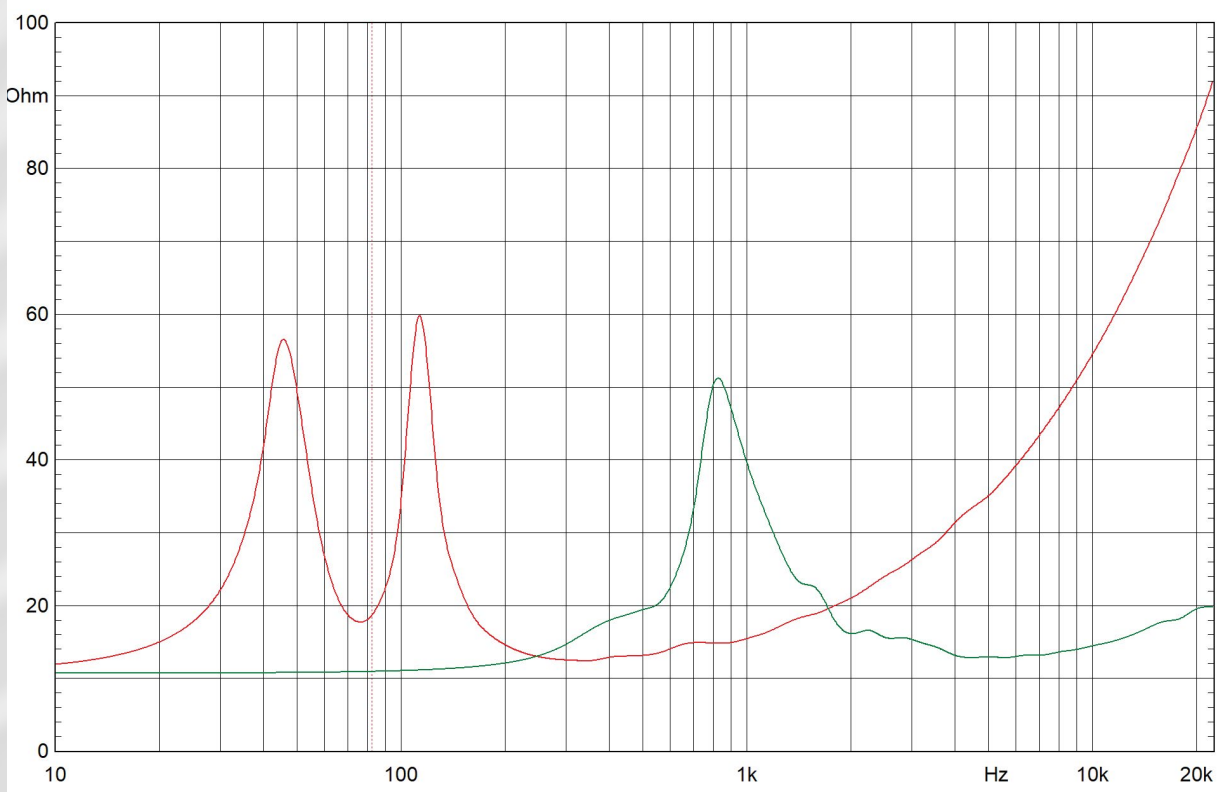

50HZ-1KHZ POLAR RESPONSE

1KHZ-5KHZ HORIZONTAL POLAR RESPONSE

5KHZ-20KHZ POLAR RESPONSE

ENERGY BEAM WIDTH

LA8 WATERFALL

**THIS IS HOW
MUSIC SHOULD**

SOUND

Solutions By Syncrotek: