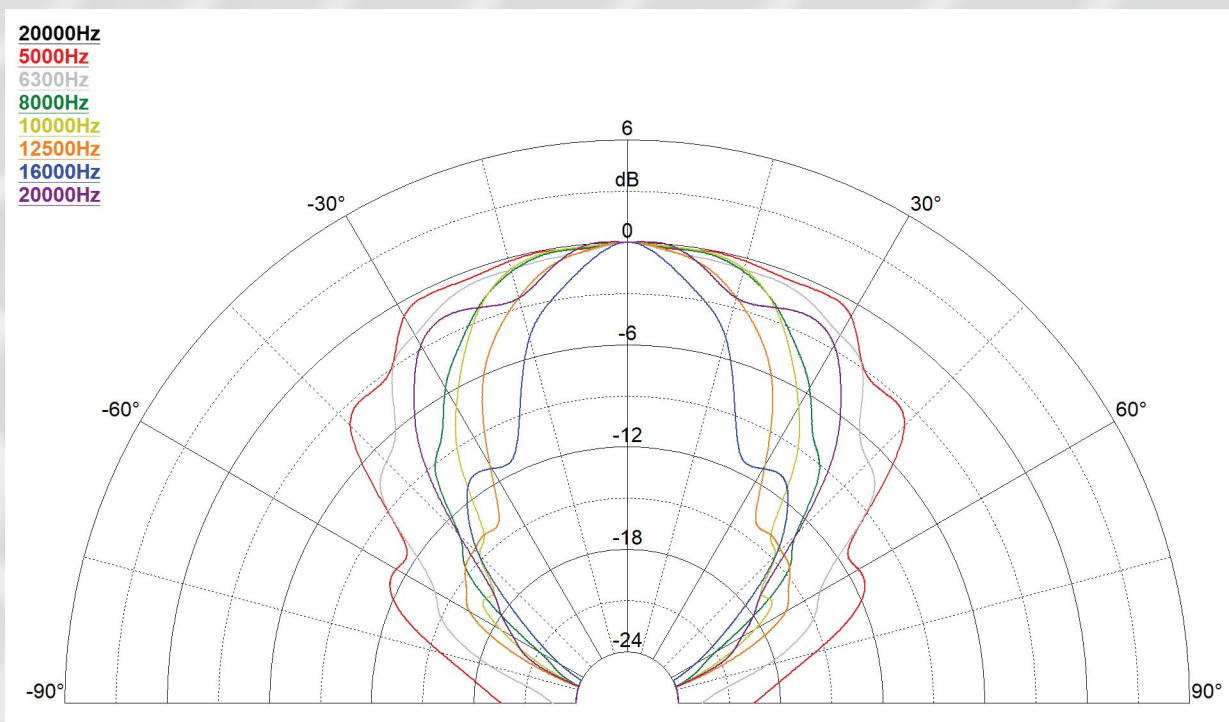

Protective Grille: 15 Gauge perforated steel

Dimensions: 254mm(H) x 814mm(W) x 370mm(D)

Net Weight: 25kgs (55lbs)

Packing: Flightcase for two units

LA8 SPL ON AXIS RESPONSE

LA8 SPL OFF AXIS RESPONSE

LA8 IMPEDANCE

50HZ-1KHZ POLAR RESPONSE

1KHZ-5KHZ HORIZONTAL POLAR RESPONSE

5KHZ-20KHZ POLAR RESPONSE

ENERGY BEAM WIDTH

LA8 WATERFALL

**THIS IS HOW
MUSIC SHOULD**

SOUND

Solutions By Syncrotek: