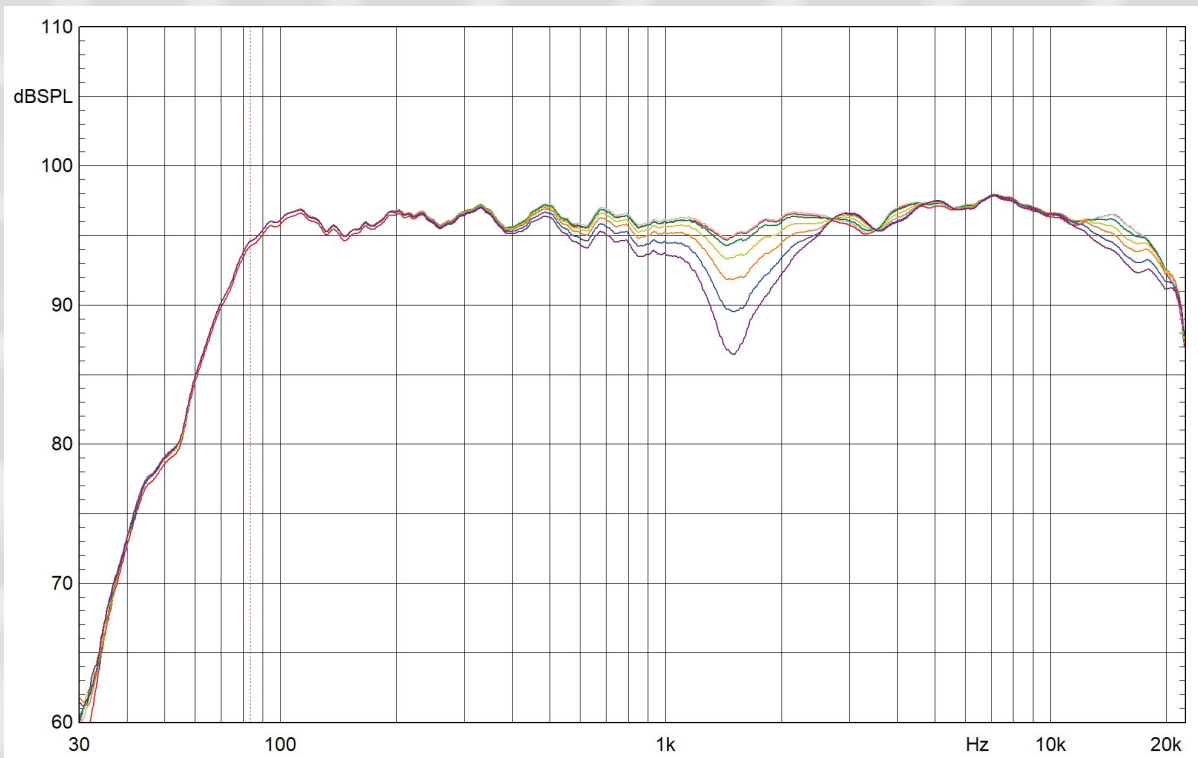

LA8 SPL OFF AXIS RESPONSE