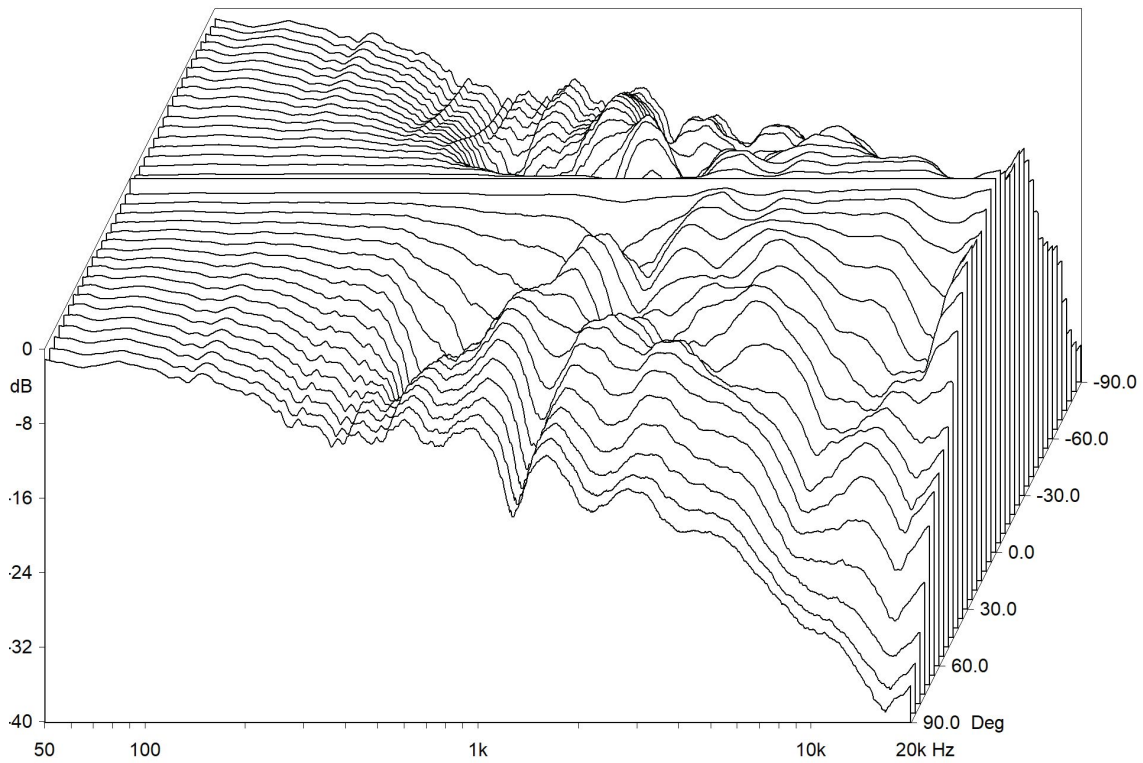

50HZ-1KHZ POLAR RESPONSE

1KHZ-5KHZ HORIZONTAL POLAR RESPONSE

5KHZ-20KHZ POLAR RESPONSE

ENERGY BEAM WIDTH

LA8 WATERFALL

**THIS IS HOW
MUSIC SHOULD**

SOUND

Solutions By Syncrotek: