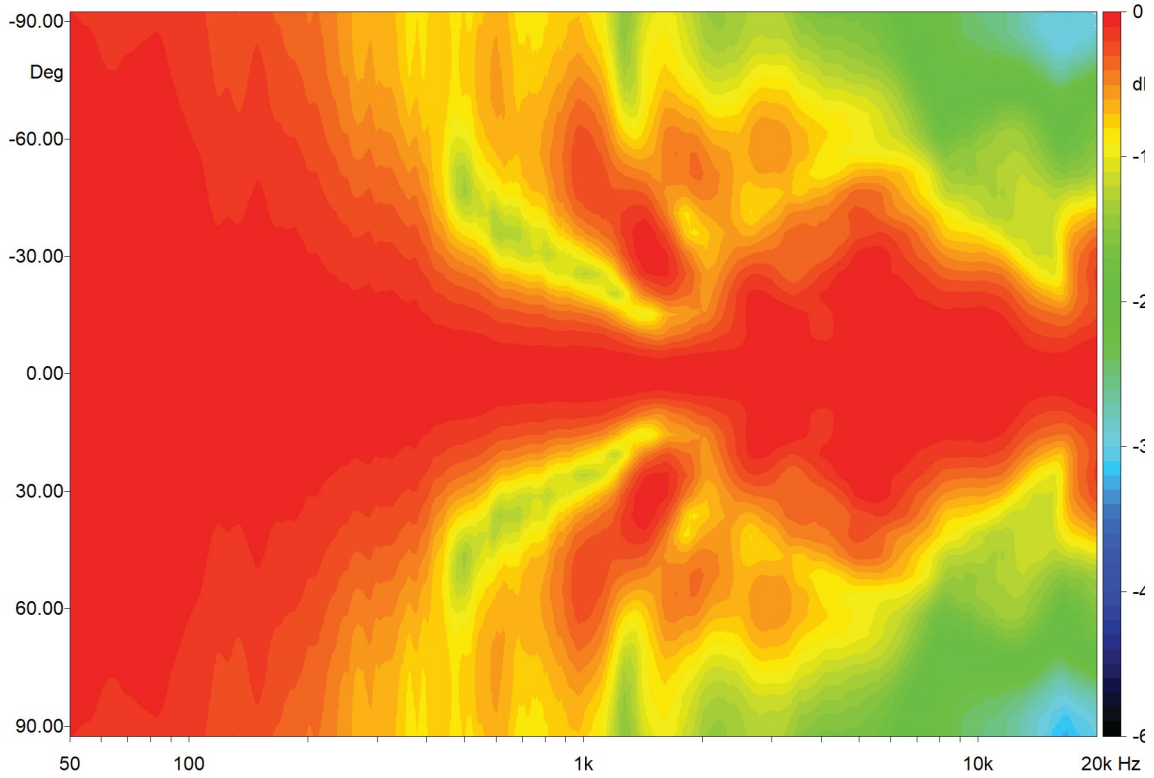

50HZ-1KHZ POLAR RESPONSE

1KHZ-5KHZ HORIZONTAL POLAR RESPONSE

5KHZ-20KHZ POLAR RESPONSE

ENERGY BEAM WIDTH

LA8 WATERFALL

**THIS IS HOW
MUSIC SHOULD**

SOUND

Solutions By Syncrotek: