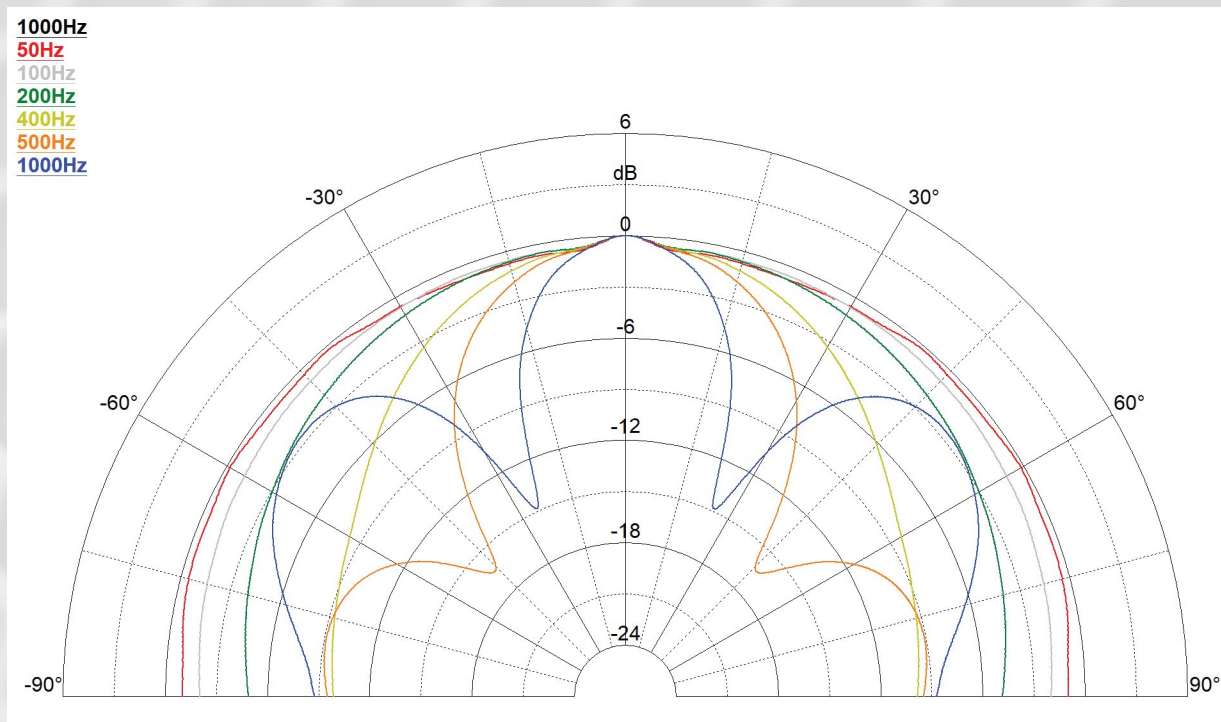

50HZ-1KHZ POLAR RESPONSE

1KHZ-5KHZ HORIZONTAL POLAR RESPONSE

5KHZ-20KHZ POLAR RESPONSE

ENERGY BEAM WIDTH

LA8 WATERFALL

**THIS IS HOW
MUSIC SHOULD**

SOUND

Solutions By Syncrotek: