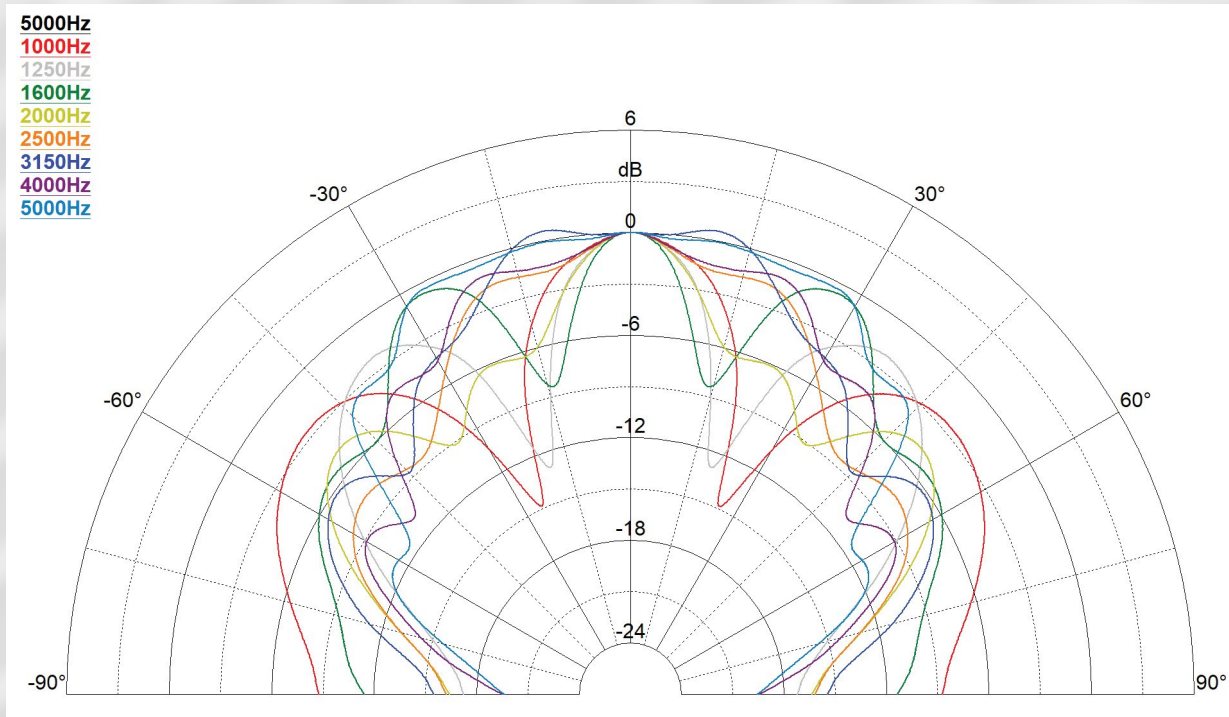

50HZ-1KHZ POLAR RESPONSE

1KHZ-5KHZ HORIZONTAL POLAR RESPONSE

5KHZ-20KHZ POLAR RESPONSE

ENERGY BEAM WIDTH

LA8 WATERFALL

**THIS IS HOW
MUSIC SHOULD**

SOUND

Solutions By Syncrotek: